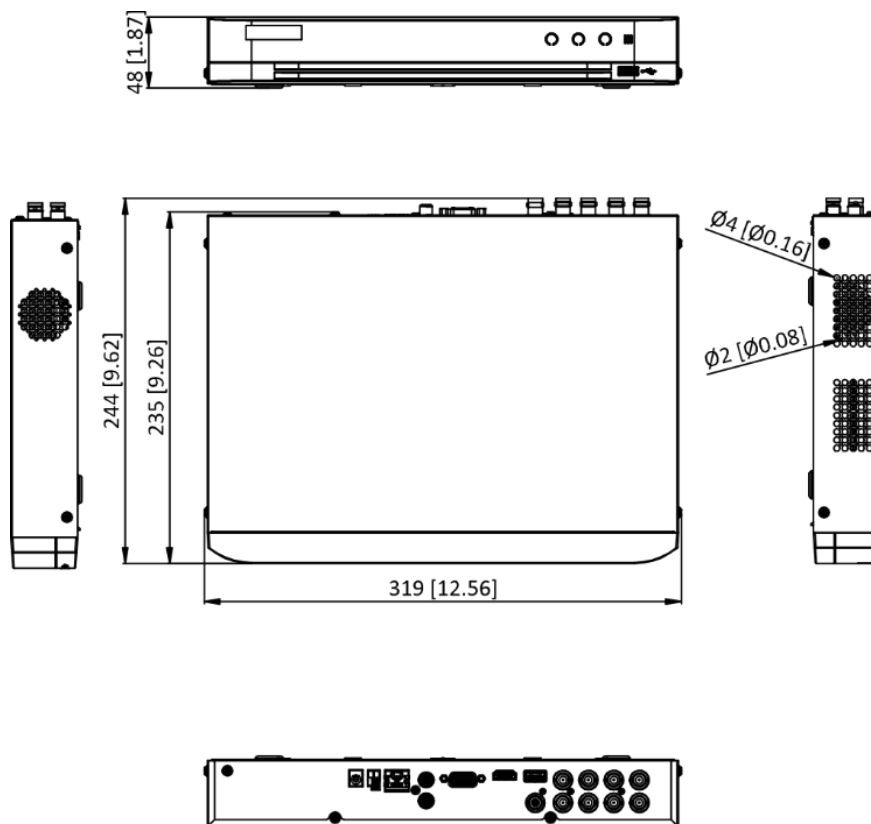

Compression and Recording

- H.265 Pro+ can be enabled to improve encoding efficiency and reduce data storage costs
- Recording at up to 3K / 5 MP Lite resolution

Storage and Playback

- 1 SATA interface (up to 10 TB capacity)
- Smart search for efficient playback

Dimension

Unit:mm [inch]

SCALE 1:1

Physical Interface

No.	Description	No.	Description
1	VIDEO IN	7	AUDIO IN, RCA connector
2	USB interface	8	LAN network interface
3	VIDEO OUT	9	RS-485 serial interface
4	HDMI interface	10	12 VDC power input
5	VGA interface	11	GND
6	AUDIO OUT, RCA connector		