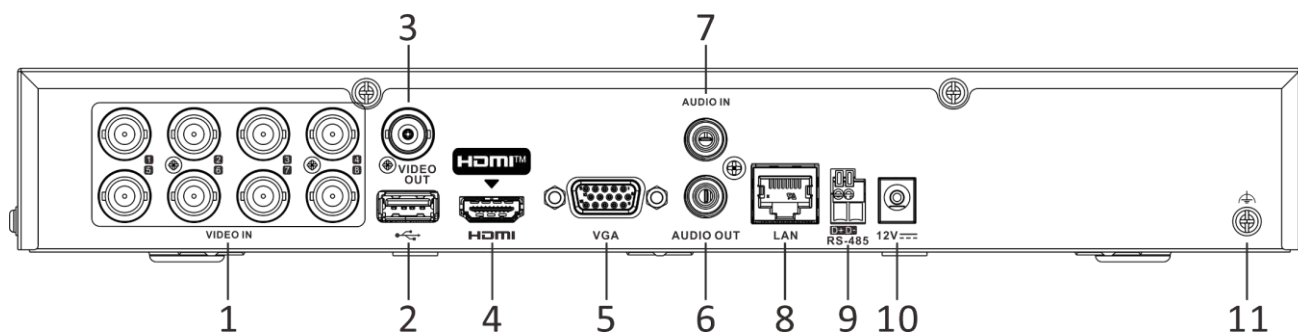

Synchronous playback	8-ch
Network	
Remote Connection	64
Total Bandwidth	96 Mbps
Network Protocol	TCP/IP, PPPoE, DHCP, Hik-Connect, DNS, DDNS, NTP, SADP, NFS, iSCSI, UPnP™, HTTPS, ONVIF
Network Interface	1, RJ45 10/100 Mbps self-adaptive Ethernet interface
Wi-Fi	Connectable to Wi-Fi network by Wi-Fi dongle through USB interface
Auxiliary Interface	
Serial Interface	RS-485 (half-duplex)
SATA	1 SATA interface, up to 10 TB capacity for each disk
Alarm In/Out	N/A (optional to support)
USB Interface	Front panel: 1 × USB 2.0; Rear panel: 1 × USB 2.0
General	
Power Supply	12 VDC, 1.5 A
Consumption	≤ 18 W (without HDD)
Working Temperature	-10 °C to + 55 °C (14 °F to 131 °F)
Working Humidity	10% to 90%
Dimension (W × D × H)	315 × 242 × 45 mm (12.4 × 9.5 × 1.8 inch)
Weight	≤ 1.78 kg (3.9 lb) (without HDD)

Dimension

Unit:mm [inch]

SCALE 1:1

Physical Interface

No.	Description	No.	Description
1	VIDEO IN	7	AUDIO IN, RCA connector
2	USB interface	8	LAN network interface
3	VIDEO OUT	9	RS-485 serial interface
4	HDMI interface	10	12 VDC power input
5	VGA interface	11	GND
6	AUDIO OUT, RCA connector		