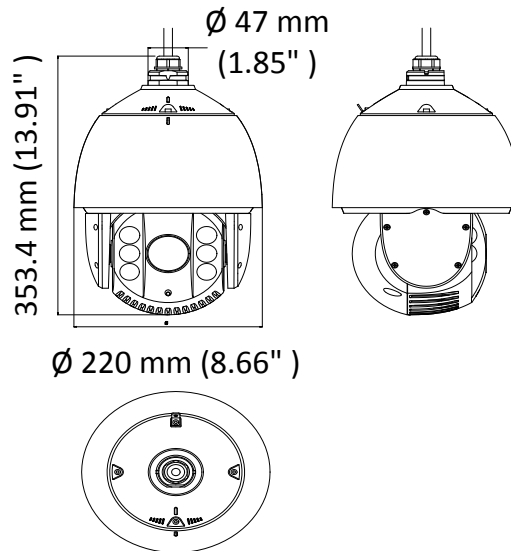

Order Model

DS-2AE7232TI-A

Dimensions