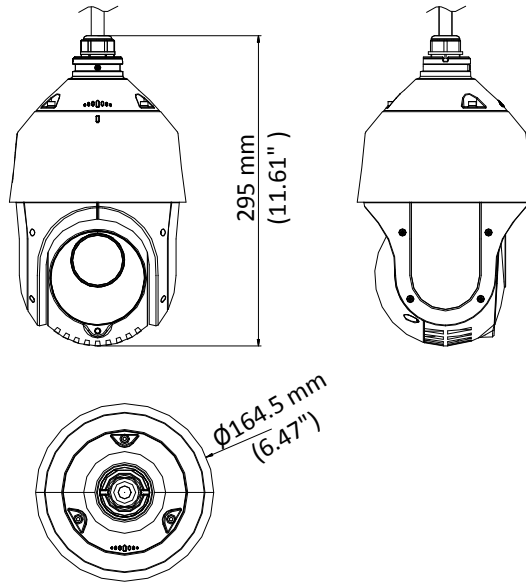

Order Model

DS-2AE4225TI-D(E)

Dimension